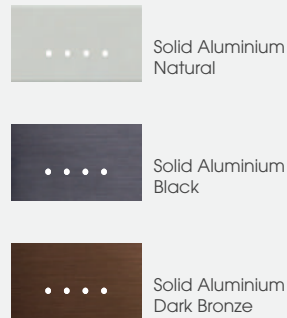

TG9 Series products are designed for durability and flawless performance even in arduous conditions. The products are mounted in a way that the entire pressure of wires in the junction box is borne entirely by a sturdy bi-material frame.

The bi-material support frames in TG9 Series is the result of several man-hours of research and development.

Bi-material frames are a combination of steel and engineering grade plastic. Cover plates have different combinations of holes and windows. Holes are meant for switches and fan regulators, while the windows are meant for all other modules.

Solid Aluminium Plates with frames
Natural, Black and Dark Bronze

			Price Rs.
For box size 9"x3" or 8"x3" (230 / 210mm x 75mm)	Aluminium Natural	TA418 .04	2920.00
	Aluminium Black	TA418 .05	2920.00
	Aluminium Dark Bronze	TA418 .14	3212.00
For box size 9"x3" or 8"x3" (230 / 210mm x 75mm)	Aluminium Natural	TA428 .04	2920.00
	Aluminium Black	TA428 .05	2920.00
	Aluminium Dark Bronze	TA428 .14	3212.00
For box size 9"x3" or 8"x3" (230 / 210mm x 75mm)	Aluminium Natural	TA228 .04	2920.00
	Aluminium Black	TA228 .05	2920.00
	Aluminium Dark Bronze	TA228 .14	3212.00
For box size 9"x3" or 8"x3" (230 / 210mm x 75mm)	Aluminium Natural	TA518 .04	2920.00
	Aluminium Black	TA518 .05	2920.00
	Aluminium Dark Bronze	TA518 .14	3212.00
For box size 9"x3" or 8"x3" (230 / 210mm x 75mm)	Aluminium Natural	TA528 .04	2920.00
	Aluminium Black	TA528 .05	2920.00
	Aluminium Dark Bronze	TA528 .14	3212.00
For box size 9"x3" or 8"x3" (230 / 210mm x 75mm)	Aluminium Natural	TA628 .04	2920.00
	Aluminium Black	TA628 .05	2920.00
	Aluminium Dark Bronze	TA628 .14	3212.00
For box size 9"x3" or 8"x3" (230 / 210mm x 75mm)	Aluminium Natural	TA308 .04	2336.00
	Aluminium Black	TA308 .05	2336.00
	Aluminium Dark Bronze	TA308 .14	2572.00